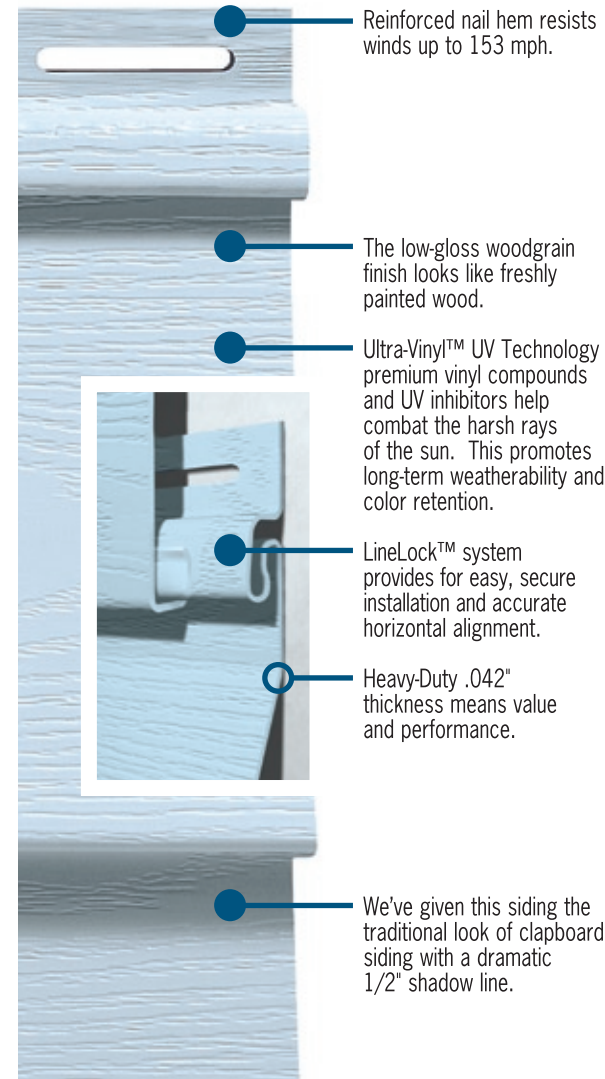

This siding is engineered for long-lasting performance.