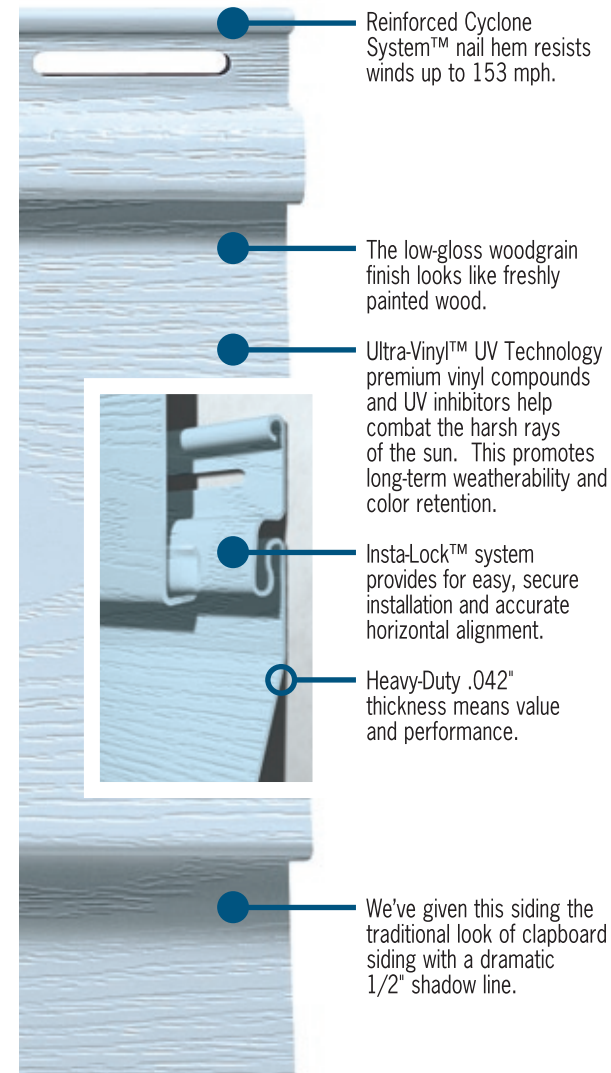

**This siding is engineered
for long-lasting performance.**

**Dakota can stand up to
the toughest conditions...**

The exterior of your home still faces tough challenges from weather and atmosphere. The constant barrage of ultraviolet rays alone can break down some of the toughest paints and sidings. But not with Dakota™ vinyl siding from KP. We blend in only premium vinyl compounds, and the industry's best UV inhibitors, ensuring an unwavering panel that will keep its good looks for a long, long time.