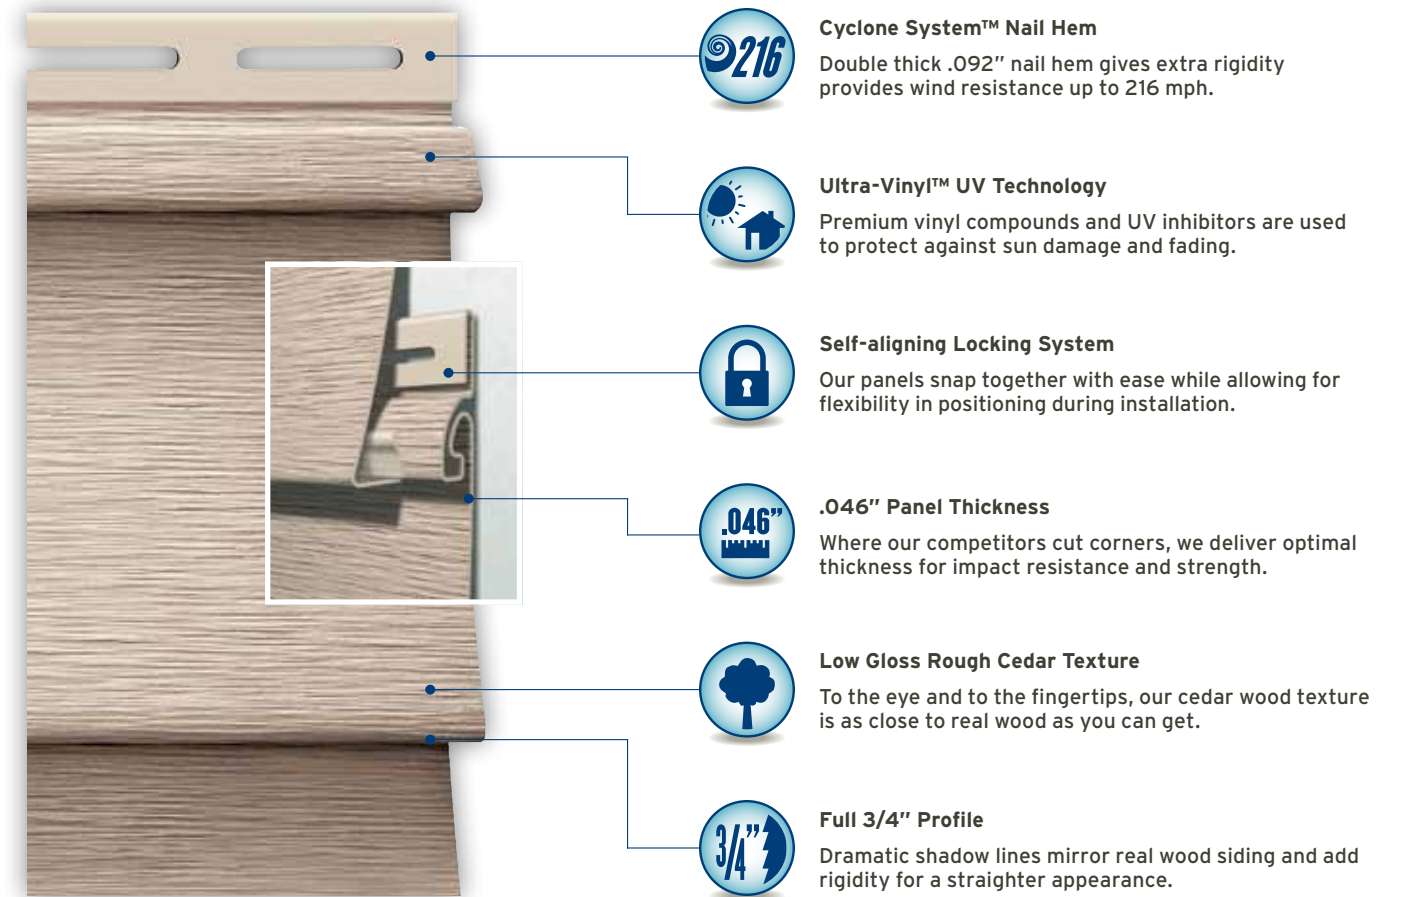

Superior FEATURES and BENEFITS

Maxim has your back. Our exceptional product is carefully designed and manufactured to give you the best performance possible. Take a look below and see what we mean.

Profiles with PERSONALITY

Maxim's outstanding quality and reliability is available in five different profiles, including Board and Batten. With this many choices you're sure to find one that fits your style.